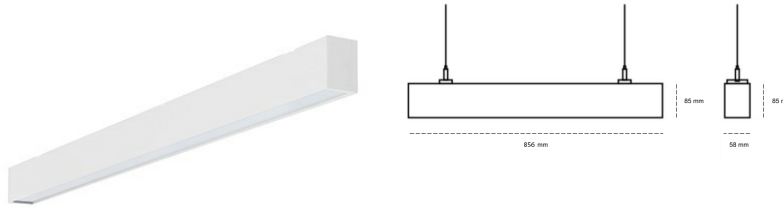

LINEAR LED LINE H 830 29W 856mm LOW UGR WHITE | ON/OFF |

Article number: H084-K0003-3F830-##-H3L-ZLN6_500-##-###

LED	SMD
Light colour	3000 [K] STANDARD
CRI	80
Led chip flux	4581 [lm]
Luminous flux	2107 [lm]
System power	29 [W]
Luminaire Efficiency	73 [lm/W]
Beam angle	LOW UGR
Controller	ON/OFF
MacAdam	3 SDCM

Linear LED

Linear LED luminaire. Available in white, black and grey. Any RAL palette colour available on enquiry. Aluminium housing. Suspended or surface installation possible. Diffusers: nano opal, micro-prismatic, low UGR

LUMINAIRE

Weight	3,9 [kg]
Protection rating IP , IK , class	IP 20, IK 1,
Luminaire colour	WHITE
Cover	Plastic
Operating voltage	220-240V 50-60Hz

Note: All data are typical values. Tolerance of measurements +/-10% System features may change with product improvements due to technical advances.