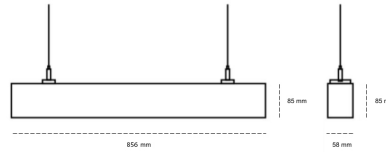

LINEAR LED LINE H 935 21W 856mm MICROPRYZMA GREY | ON/OFF |

Article number: H084-K0001-3F935-##-H3M-ZLN6_350-###-###

LED	SMD
Light colour	3500 [K] STANDARD
CRI	90
Led chip flux	1920 [lm]
Luminous flux	1152 [lm]
System power	21 [W]
Luminaire Efficiency	55 [lm/W]
Beam angle	MICROPRYZMA
Controller	ON/OFF
MacAdam	3 SDCM

LUMINAIRE

Weight	3,9 [kg]
Protection rating IP , IK , class	IP 20, IK 1,
Luminaire colour	GREY
Cover	Plastic
Operating voltage	220-240V 50-60Hz

Note: All data are typical values. Tolerance of measurements +/-10% System features may change with product improvements due to technical advances.