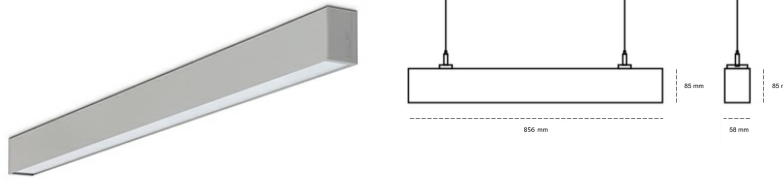

LINEAR LED LINE H 830 21W 856mm LOW UGR GREY | ON/OFF |

Article number: H084-K0001-3F830-##-H3L-ZLN6_350-##-###

LED	SMD
Light colour	3000 [K] STANDARD
CRI	80
Led chip flux	2184 [lm]
Luminous flux	1004 [lm]
System power	21 [W]
Luminaire Efficiency	48 [lm/W]
Beam angle	LOW UGR
Controller	ON/OFF
MacAdam	3 SDCM

Linear LED

Linear LED luminaire. Available in white, black and grey. Any RAL palette colour available on enquiry. Aluminium housing. Suspended or surface installation possible. Diffusers: nano opal, micro-prismatic, low UGR

LUMINAIRE

Weight	3,9 [kg]
Protection rating IP , IK , class	IP 20, IK 1,
Luminaire colour	GREY
Cover	Plastic
Operating voltage	220-240V 50-60Hz

Note: All data are typical values. Tolerance of measurements +/-10% System features may change with product improvements due to technical advances.