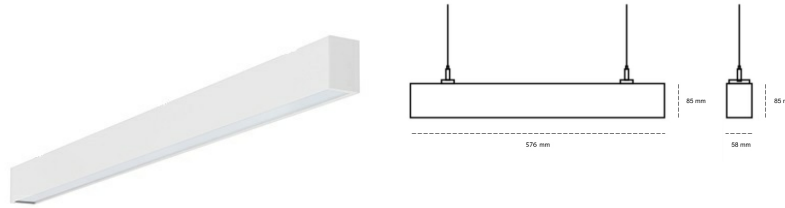

LINEAR LED LINE H 840 15W 576mm MICROPRYZMA WHITE | ON/OFF | THROUGH WIRING

Article number: H056-K0003-2F840-##-H2M-ZLN9_350-###-3PO

LED	SMD
Light colour	4000 [K] STANDARD
CRI	80
Led chip flux	1140 [lm]
Luminous flux	684 [lm]
System power	15 [W]
Luminaire Efficiency	46 [lm/W]
Beam angle	MICROPRYZMA
Controller	ON/OFF
MacAdam	3 SDCM

Linear LED

Linear LED luminaire with through wiring connecting system . Available in white, black and grey. Any RAL palette colour available on enquiry. Aluminium housing. Suspended or surface installation possible. Diffusers: nano opal, micro-prismatic, low UGR

LUMINAIRE

Weight	3,9 [kg]
Protection rating IP , IK , class	IP 20, IK 1,
Luminaire colour	WHITE
Cover	Plastic
Operating voltage	220-240V 50-60Hz

Note: All data are typical values. Tolerance of measurements +/-10% System features may change with product improvements due to technical advances.