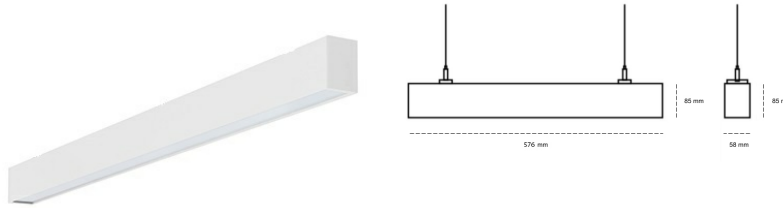

LINEAR LED LINE H 840 15W 576mm LOW UGR WHITE | ON/OFF |

Article number: H056-K0003-2F840-##-H2L-ZLN9_350-##-###

LED	SMD
Light colour	4000 [K] STANDARD
CRI	80
Led chip flux	1140 [lm]
Luminous flux	524 [lm]
System power	15 [W]
Luminaire Efficiency	35 [lm/W]
Beam angle	LOW UGR
Controller	ON/OFF
MacAdam	3 SDCM

Linear LED

Linear LED luminaire. Available in white, black and grey. Any RAL palette colour available on enquiry. Aluminium housing. Suspended or surface installation possible. Diffusers: nano opal, micro-prismatic, low UGR

LUMINAIRE

Weight	3,9 [kg]
Protection rating IP , IK , class	IP 20, IK 1,
Luminaire colour	WHITE
Cover	Plastic
Operating voltage	220-240V 50-60Hz

Note: All data are typical values. Tolerance of measurements +/-10% System features may change with product improvements due to technical advances.