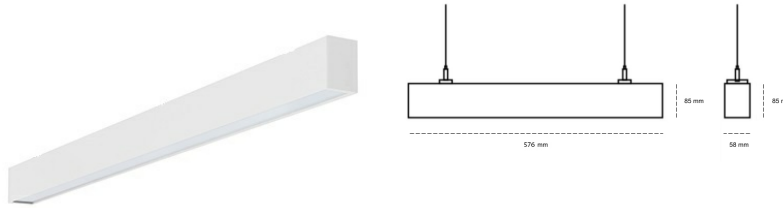

LINEAR LED LINE H 840 21W 576mm LOW UGR WHITE | ON/OFF |

Article number: H056-K0003-2F840-##-H2L-ZLN7_500-###-###

LED	SMD
Light colour	4000 [K] STANDARD
CRI	80
Led chip flux	3186 [lm]
Luminous flux	1465 [lm]
System power	21 [W]
Luminaire Efficiency	70 [lm/W]
Beam angle	LOW UGR
Controller	ON/OFF
MacAdam	3 SDCM

Linear LED

Linear LED luminaire. Available in white, black and grey. Any RAL palette colour available on enquiry. Aluminium housing. Suspended or surface installation possible. Diffusers: nano opal, micro-prismatic, low UGR

LUMINAIRE

Weight	3,9 [kg]
Protection rating IP , IK , class	IP 20, IK 1,
Luminaire colour	WHITE
Cover	Plastic
Operating voltage	220-240V 50-60Hz

Note: All data are typical values. Tolerance of measurements +/-10% System features may change with product improvements due to technical advances.