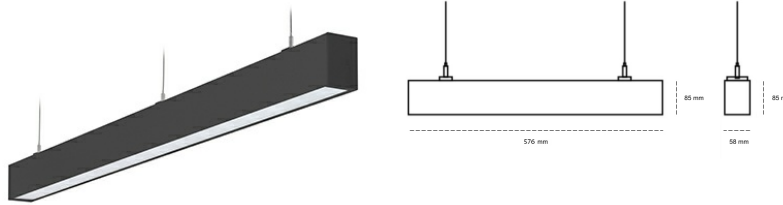

LINEAR LED LINE H 935 15W 576mm LOW UGR BLACK | ON/OFF |

Article number: H056-K0002-2F935-##-H2L-ZLN9_350-###-###

LED	SMD
Light colour	3500 [K] STANDARD
CRI	90
Led chip flux	960 [lm]
Luminous flux	441 [lm]
System power	15 [W]
Luminaire Efficiency	29 [lm/W]
Beam angle	LOW UGR
Controller	ON/OFF
MacAdam	3 SDCM

Linear LED

Linear LED luminaire. Available in white, black and grey. Any RAL palette colour available on enquiry. Aluminium housing. Suspended or surface installation possible. Diffusers: nano opal, micro-prismatic, low UGR

LUMINAIRE

Weight	3,9 [kg]
Protection rating IP , IK , class	IP 20, IK 1,
Luminaire colour	BLACK
Cover	Plastic
Operating voltage	220-240V 50-60Hz

Note: All data are typical values. Tolerance of measurements +/-10% System features may change with product improvements due to technical advances.