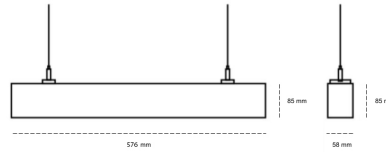

LINEAR LED LINE H 935 15W 576mm MICROPRYZMA GREY | ON/OFF |

Article number: H056-K0001-2F935-##-H2M-ZLN9_350-###-###

LED	SMD
Light colour	3500 [K] STANDARD
CRI	90
Led chip flux	960 [lm]
Luminous flux	576 [lm]
System power	15 [W]
Luminaire Efficiency	38 [lm/W]
Beam angle	MICROPRYZMA
Controller	ON/OFF
MacAdam	3 SDCM

LUMINAIRE

Weight	3,9 [kg]
Protection rating IP , IK , class	IP 20, IK 1,
Luminaire colour	GREY
Cover	Plastic
Operating voltage	220-240V 50-60Hz

Note: All data are typical values. Tolerance of measurements +/-10% System features may change with product improvements due to technical advances.