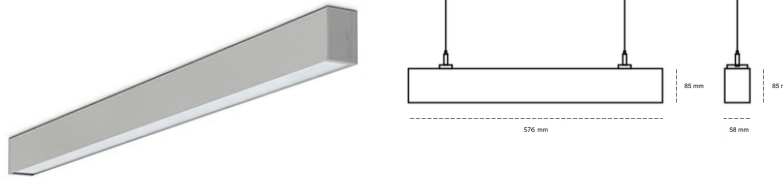

LINEAR LED LINE H 930 21W 576mm MICROPRYZMA GREY | ON/OFF |

Article number: H056-K0001-2F930-##-H2M-ZLN7_500-##-###

LED	SMD
Light colour	3000 [K] STANDARD
CRI	90
Led chip flux	2580 [lm]
Luminous flux	1548 [lm]
System power	21 [W]
Luminaire Efficiency	74 [lm/W]
Beam angle	MICROPRYZMA
Controller	ON/OFF
MacAdam	3 SDCM

Linear LED

Linear LED luminaire. Available in white, black and grey. Any RAL palette colour available on enquiry. Aluminium housing. Suspended or surface installation possible. Diffusers: nano opal, micro-prismatic, low UGR

LUMINAIRE

Weight	3,9 [kg]
Protection rating IP , IK , class	IP 20, IK 1,
Luminaire colour	GREY
Cover	Plastic
Operating voltage	220-240V 50-60Hz

Note: All data are typical values. Tolerance of measurements +/-10% System features may change with product improvements due to technical advances.