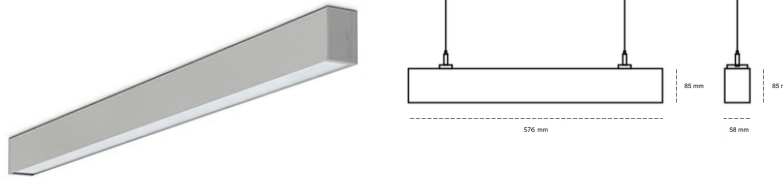

# LINEAR LED LINE H 840 15W 576mm MICROPRYZMA GREY | ON/OFF | THROUGH WIRING

Article number: H056-K0001-2F840-##-H2M-ZLN9\_350-###-3PO

LED	SMD
Light colour	4000 [K] STANDARD
CRI	80
Led chip flux	1140 [lm]
Luminous flux	684 [lm]
System power	15 [W]
Luminaire Efficiency	46 [lm/W]
Beam angle	MICROPRYZMA
Controller	ON/OFF
MacAdam	3 SDCM

### Linear LED

Linear LED luminaire with through wiring connecting system . Available in white, black and grey. Any RAL palette colour available on enquiry. Aluminium housing. Suspended or surface installation possible. Diffusers: nano opal, micro-prismatic, low UGR

### LUMINAIRE

Weight	3,9 [kg]
Protection rating IP , IK , class	IP 20, IK 1,
Luminaire colour	BLACK
Cover	Plastic
Operating voltage	220-240V 50-60Hz

Note: All data are typical values. Tolerance of measurements +/-10% System features may change with product improvements due to technical advances.