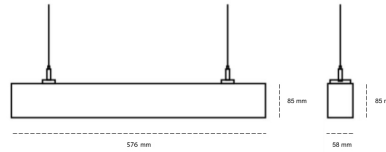

LINEAR LED LINE H 830 15W 576mm MICROPRYZMA GREY | ON/OFF |

Article number: H056-K0001-2F830-##-H2M-ZLN9_350-###-###

LED	SMD
Light colour	3000 [K] STANDARD
CRI	80
Led chip flux	1092 [lm]
Luminous flux	644 [lm]
System power	15 [W]
Luminaire Efficiency	43 [lm/W]
Beam angle	MICROPRYZMA
Controller	ON/OFF
MacAdam	3 SDCM

LUMINAIRE

Weight	3,9 [kg]
Protection rating IP , IK , class	IP 20, IK 1,
Luminaire colour	BLACK
Cover	Plastic
Operating voltage	220-240V 50-60Hz

Note: All data are typical values. Tolerance of measurements +/-10% System features may change with product improvements due to technical advances.