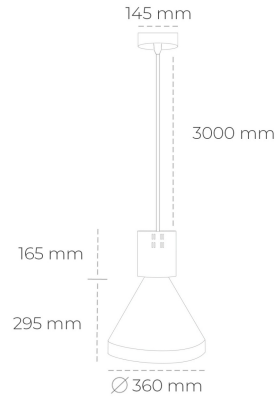

DOWNLIGHT PARTHEN 1 825 23W 60° WHITE BREAD ON/OFF

Article number: N221-K0003-VF825-H5-G60-ZA02_600-S1-###

LED	COB
Light colour	2500 [K] BREAD
CRI	80
Led chip flux	2808 [lm]
Luminous flux	2527 [lm]
System power	23 [W]
Luminaire Efficiency	110 [lm/W]
Beam angle	60°
Controller	ON/OFF
MacAdam	3 SDCM

Downlight LED

Suspended LED decorative luminaire. Aluminium housing. Plastic cover included. Available in white, black and grey. Any RAL palette colour available on enquiry. Reflector beams available: 15°, 23°, 38°, 45° and 60°. Maximum power is 31W.

LUMINAIRE

Weight	2,13 [kg]
Protection rating IP , IK , class	IP 20, IK 1,
Luminaire colour	WHITE
Cover	Plastic
Operating voltage	220-240V 50-60Hz

Note: All data are typical values. Tolerance of measurements +/-10% System features may change with product improvements due to technical advances.