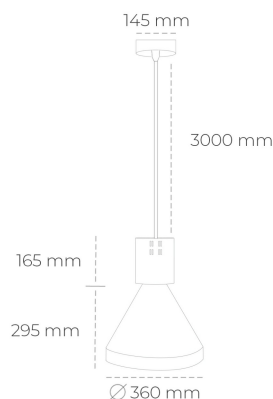

## DOWNLIGHT PARTHEN 1 825 21W 38° WHITE BREAD ON/OFF

Article number: N221-K0003-VF825-H5-G38-ZA02\_550-S1-###

LED	COB
Light colour	2500 [K] BREAD
CRI	80
Led chip flux	2574 [lm]
Luminous flux	2316 [lm]
System power	21 [W]
Luminaire Efficiency	110 [lm/W]
Beam angle	38°
Controller	ON/OFF
MacAdam	3 SDCM

### Downlight LED

Suspended LED decorative luminaire. Aluminium housing. Plastic cover included. Available in white, black and grey. Any RAL palette colour available on enquiry. Reflector beams available: 15°, 23°, 38°, 45° and 60°. Maximum power is 31W.

### LUMINAIRE

Weight	2,13 [kg]
Protection rating IP , IK , class	IP 20, IK 1,
Luminaire colour	WHITE
Cover	Plastic
Operating voltage	220-240V 50-60Hz

Note: All data are typical values. Tolerance of measurements +/-10% System features may change with product improvements due to technical advances.