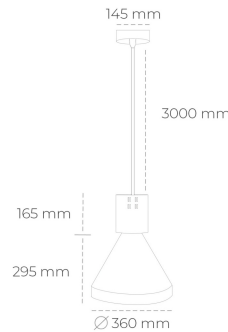

# DOWNLIGHT PARTHEN 1 820 14W 60° WHITE MEAT PINK ON/OFF

Article number: N221-K0003-VE820-H5-G60-ZA01\_350-S1-###

LED	COB
Light colour	2000 [K] MEAT PINK
CRI	80
Led chip flux	1253 [lm]
Luminous flux	1127 [lm]
System power	14 [W]
Luminaire Efficiency	81 [lm/W]
Beam angle	60°
Controller	ON/OFF
MacAdam	3 SDCM

## Downlight LED

Suspended LED decorative luminaire. Aluminium housing. Plastic cover included. Available in white, black and grey. Any RAL palette colour available on enquiry. Reflector beams available: 15°, 23°, 38°, 45° and 60°. Maximum power is 31W.

## LUMINAIRE

Weight	2.13 [kg]
Protection rating IP , IK , class	IP 20, IK 1,
Luminaire colour	WHITE
Cover	Plastic
Operating voltage	220-240V 50-60Hz

Note: All data are typical values. Tolerance of measurements +/-10%  
System features may change with product improvements due to technical advances.