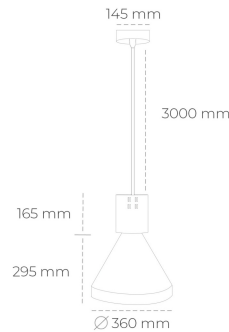

# DOWNLIGHT PARTHEN 1 820 25W 23° WHITE MEAT PINK ON/OFF

Article number: N221-K0003-VE820-H5-G23-ZA02\_650-S1-###

LED	COB
Light colour	2000 [K] MEAT PINK
CRI	80
Led chip flux	2181 [lm]
Luminous flux	1962 [lm]
System power	25 [W]
Luminaire Efficiency	78 [lm/W]
Beam angle	23°
Controller	ON/OFF
MacAdam	3 SDCM

## Downlight LED

Suspended LED decorative luminaire. Aluminium housing. Plastic cover included. Available in white, black and grey. Any RAL palette colour available on enquiry. Reflector beams available: 15°, 23°, 38°, 45° and 60°. Maximum power is 31W.

## LUMINAIRE

Weight	2.13 [kg]
Protection rating IP , IK , class	IP 20, IK 1,
Luminaire colour	WHITE
Cover	Plastic
Operating voltage	220-240V 50-60Hz

Note: All data are typical values. Tolerance of measurements +/-10%  
System features may change with product improvements due to technical advances.