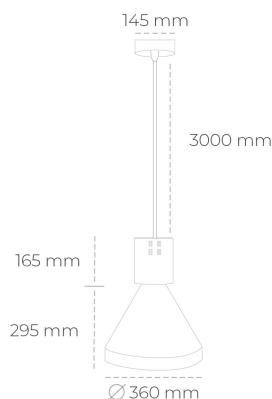

## DOWNLIGHT PARTHEN 1 940 23W 45° WHITE | ON/OFF

Article number: N221-K0003-RF940-H5-G45-ZA02\_600-S1-###

LED	COB
Light colour	4000 [K]
CRI	90
Led chip flux	2899 [lm]
Luminous flux	2609 [lm]
System power	23 [W]
Luminaire Efficiency	113 [lm/W]
Beam angle	45°
Controller	ON/OFF
MacAdam	3 SDCM

### Downlight LED

Suspended LED decorative luminaire. Aluminium housing. Plastic cover included. Available in white, black and grey. Any RAL palette colour available on enquiry. Reflector beams available: 15°, 23°, 38°, 45° and 60°. Maximum power is 31W.

### LUMINAIRE

Weight	2,13 [kg]
Protection rating IP , IK , class	IP 20, IK 1,
Luminaire colour	WHITE
Cover	Plastic
Operating voltage	220-240V 50-60Hz

Note: All data are typical values. Tolerance of measurements +/-10% System features may change with product improvements due to technical advances.