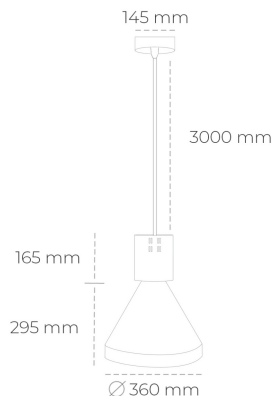

DOWNLIGHT PARTHEN 1 940 19W 45° WHITE | ON/OFF

LED	COB
Light colour	4000 [K] |
CRI	90
Led chip flux	2416 [lm]
Luminous flux	2174 [lm]
System power	19 [W]
Luminaire Efficiency	114 [lm/W]
Beam angle	45°
Controller	ON/OFF
MacAdam	3 SDCM

Downlight LED

Suspended LED decorative luminaire. Aluminium housing. Plastic cover included. Available in white, black and grey. Any RAL palette colour available on enquiry. Reflector beams available: 15°, 23°, 38°, 45° and 60°. Maximum power is 31W.

LUMINAIRE

Weight	2,13 [kg]
Protection rating IP , IK , class	IP 20, IK 1,
Luminaire colour	WHITE
Cover	Plastic
Operating voltage	220-240V 50-60Hz

Note: All data are typical values. Tolerance of measurements +/-10% System features may change with product improvements due to technical advances.

OPTIONS

RAL colours on enquiry, Casambi on enquiry, DALI on enquiry, Phase-cut dimming on enquiry.

Generated: 26.06.2024

+48 32 388 80 00

www.cora.pl
cora@cora.pl

Street: Ignatza Hakuby 18
41-914 Bytom, Polska