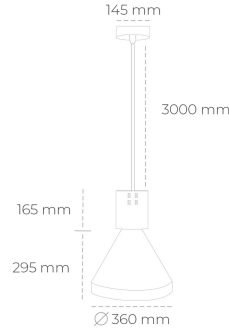

DOWNLIGHT PARTHEN 1 940 27W 23° WHITE | ON/OFF

Article number: N221-K0003-RF940-H5-G23-ZA02_700-S1-###

LED	COB
Light colour	4000 [K]
CRI	90
Led chip flux	3383 [lm]
Luminous flux	3044 [lm]
System power	27 [W]
Luminaire Efficiency	113 [lm/W]
Beam angle	23°
Controller	ON/OFF
MacAdam	3 SDCM

Downlight LED

Suspended LED decorative luminaire. Aluminium housing. Plastic cover included. Available in white, black and grey. Any RAL palette colour available on enquiry. Reflector beams available: 15°, 23°, 38°, 45° and 60°. Maximum power is 31W.

LUMINAIRE

Weight	2.13 [kg]
Protection rating IP , IK , class	IP 20, IK 1,
Luminaire colour	WHITE
Cover	Plastic
Operating voltage	220-240V 50-60Hz

Note: All data are typical values. Tolerance of measurements +/-10%
System features may change with product improvements due to technical advances.