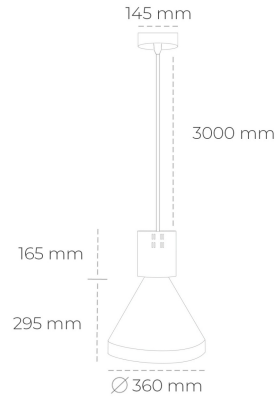

DOWNLIGHT PARTHEN 1 940 25W 23° WHITE | ON/OFF

LED	COB
Light colour	4000 [K] |
CRI	90
Led chip flux	3141 [lm]
Luminous flux	2826 [lm]
System power	25 [W]
Luminaire Efficiency	113 [lm/W]
Beam angle	23°
Controller	ON/OFF
MacAdam	3 SDCM

Downlight LED

Suspended LED decorative luminaire. Aluminium housing. Plastic cover included. Available in white, black and grey. Any RAL palette colour available on enquiry. Reflector beams available: 15°, 23°, 38°, 45° and 60°. Maximum power is 31W.

LUMINAIRE

Weight	2,13 [kg]
Protection rating IP , IK , class	IP 20, IK 1,
Luminaire colour	WHITE
Cover	Plastic
Operating voltage	220-240V 50-60Hz

Note: All data are typical values. Tolerance of measurements +/-10% System features may change with product improvements due to technical advances.

OPTIONS

RAL colours on enquiry, Casambi on enquiry, DALI on enquiry, Phase-cut dimming on enquiry.

Generated: 26.06.2024

+48 32 388 80 00

www.cora.pl
cora@cora.pl

Street: Ignatza Hakuby 18
41-914 Bytom, Polska