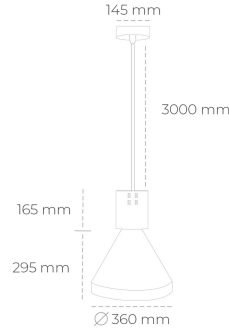

DOWNLIGHT PARTHEN 1 940 10W 15° WHITE | ON/OFF

Article number: N221-K0003-RF940-H5-G15-ZA01_250-S1-###

LED	COB
Light colour	4000 [K]
CRI	90
Led chip flux	1208 [lm]
Luminous flux	1087 [lm]
System power	10 [W]
Luminaire Efficiency	109 [lm/W]
Beam angle	15°
Controller	ON/OFF
MacAdam	3 SDCM

Downlight LED

Suspended LED decorative luminaire. Aluminium housing. Plastic cover included. Available in white, black and grey. Any RAL palette colour available on enquiry. Reflector beams available: 15°, 23°, 38°, 45° and 60°. Maximum power is 31W.

LUMINAIRE

Weight	2.13 [kg]
Protection rating IP , IK , class	IP 20, IK 1,
Luminaire colour	WHITE
Cover	Plastic
Operating voltage	220-240V 50-60Hz

Note: All data are typical values. Tolerance of measurements +/-10%
System features may change with product improvements due to technical advances.