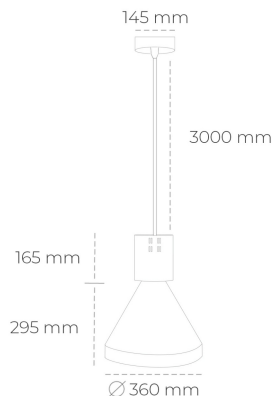

DOWNLIGHT PARTHEN 1 930 19W 23° WHITE | ON/OFF

LED	COB
Light colour	3000 [K] |
CRI	90
Led chip flux	2305 [lm]
Luminous flux	2074 [lm]
System power	19 [W]
Luminaire Efficiency	109 [lm/W]
Beam angle	23°
Controller	ON/OFF
MacAdam	3 SDCM

Downlight LED

Suspended LED decorative luminaire. Aluminium housing. Plastic cover included. Available in white, black and grey. Any RAL palette colour available on enquiry. Reflector beams available: 15°, 23°, 38°, 45° and 60°. Maximum power is 31W.

LUMINAIRE

Weight	2,13 [kg]
Protection rating IP , IK , class	IP 20, IK 1,
Luminaire colour	WHITE
Cover	Plastic
Operating voltage	220-240V 50-60Hz

Note: All data are typical values. Tolerance of measurements +/-10% System features may change with product improvements due to technical advances.

OPTIONS

RAL colours on enquiry, Casambi on enquiry, DALI on enquiry, Phase-cut dimming on enquiry.

Generated: 26.06.2024

+48 32 388 80 00

www.cora.pl
cora@cora.pl

Street: Ignatza Hakuby 18
41-914 Bytom, Polska