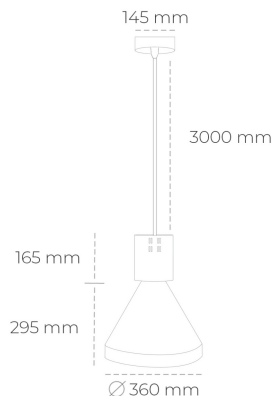

DOWNLIGHT PARTHEN 1 927 19W 23° WHITE | ON/OFF

LED	COB
Light colour	2700 [K] |
CRI	80
Led chip flux	2222 [lm]
Luminous flux	1999 [lm]
System power	19 [W]
Luminaire Efficiency	105 [lm/W]
Beam angle	23°
Controller	ON/OFF
MacAdam	3 SDCM

Downlight LED

Suspended LED decorative luminaire. Aluminium housing. Plastic cover included. Available in white, black and grey. Any RAL palette colour available on enquiry. Reflector beams available: 15°, 23°, 38°, 45° and 60°. Maximum power is 31W.

LUMINAIRE

Weight	2,13 [kg]
Protection rating IP , IK , class	IP 20, IK 1,
Luminaire colour	WHITE
Cover	Plastic
Operating voltage	220-240V 50-60Hz

Note: All data are typical values. Tolerance of measurements +/-10% System features may change with product improvements due to technical advances.

OPTIONS

RAL colours on enquiry, Casambi on enquiry, DALI on enquiry, Phase-cut dimming on enquiry.

Generated: 26.06.2024

+48 32 388 80 00

www.cora.pl
cora@cora.pl

Street: Ignatza Hakuby 18
41-914 Bytom, Polska