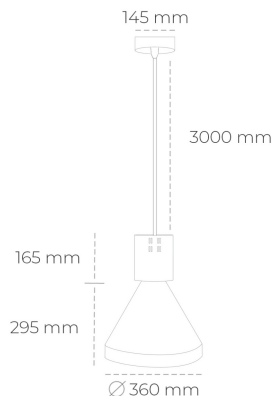

DOWNLIGHT PARTHEN 1 850 31W 60° WHITE | ON/OFF

LED	COB
Light colour	5000 [K] |
CRI	80
Led chip flux	4633 [lm]
Luminous flux	4169 [lm]
System power	31 [W]
Luminaire Efficiency	134 [lm/W]
Beam angle	60°
Controller	ON/OFF
MacAdam	3 SDCM

Downlight LED

Suspended LED decorative luminaire. Aluminium housing. Plastic cover included. Available in white, black and grey. Any RAL palette colour available on enquiry. Reflector beams available: 15°, 23°, 38°, 45° and 60°. Maximum power is 31W.

LUMINAIRE

Weight	2,13 [kg]
Protection rating IP , IK , class	IP 20, IK 1,
Luminaire colour	WHITE
Cover	Plastic
Operating voltage	220-240V 50-60Hz

Note: All data are typical values. Tolerance of measurements +/-10% System features may change with product improvements due to technical advances.

OPTIONS

RAL colours on enquiry, Casambi on enquiry, DALI on enquiry, Phase-cut dimming on enquiry.

Generated: 26.06.2024

+48 32 388 80 00

www.cora.pl
cora@cora.pl

Street: Ignatza Hakuby 18
41-914 Bytom, Polska