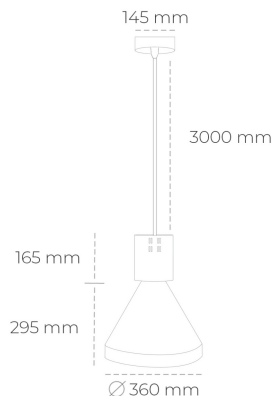

DOWNLIGHT PARTHEN 1 850 19W 45° WHITE | ON/OFF

LED	COB
Light colour	5000 [K] |
CRI	80
Led chip flux	2895 [lm]
Luminous flux	2605 [lm]
System power	19 [W]
Luminaire Efficiency	137 [lm/W]
Beam angle	45°
Controller	ON/OFF
MacAdam	3 SDCM

Downlight LED

Suspended LED decorative luminaire. Aluminium housing. Plastic cover included. Available in white, black and grey. Any RAL palette colour available on enquiry. Reflector beams available: 15°, 23°, 38°, 45° and 60°. Maximum power is 31W.

LUMINAIRE

Weight	2,13 [kg]
Protection rating IP , IK , class	IP 20, IK 1,
Luminaire colour	WHITE
Cover	Plastic
Operating voltage	220-240V 50-60Hz

Note: All data are typical values. Tolerance of measurements +/-10% System features may change with product improvements due to technical advances.

OPTIONS

RAL colours on enquiry, Casambi on enquiry, DALI on enquiry, Phase-cut dimming on enquiry.

Generated: 29.06.2024

+48 32 388 80 00

www.cora.pl
cora@cora.pl

Street: Ignatza Hakuby 18
41-914 Bytom, Polska