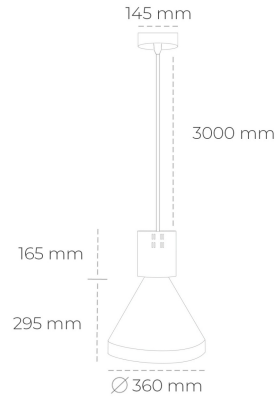

DOWNLIGHT PARTHEN 1 850 21W 38° WHITE | ON/OFF

Article number: N221-K0003-RF850-H5-G38-ZA02_550-S1-###

LED	COB
Light colour	5000 [K]
CRI	80
Led chip flux	3185 [lm]
Luminous flux	2866 [lm]
System power	21 [W]
Luminaire Efficiency	136 [lm/W]
Beam angle	38°
Controller	ON/OFF
MacAdam	3 SDCM

Downlight LED

Suspended LED decorative luminaire. Aluminium housing. Plastic cover included. Available in white, black and grey. Any RAL palette colour available on enquiry. Reflector beams available: 15°, 23°, 38°, 45° and 60°. Maximum power is 31W.

LUMINAIRE

Weight	2,13 [kg]
Protection rating IP , IK , class	IP 20, IK 1,
Luminaire colour	WHITE
Cover	Plastic
Operating voltage	220-240V 50-60Hz

Note: All data are typical values. Tolerance of measurements +/-10% System features may change with product improvements due to technical advances.