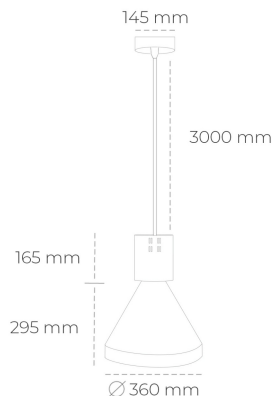

DOWNLIGHT PARTHEN 1 850 19W 23° WHITE | ON/OFF

LED	COB
Light colour	5000 [K] |
CRI	80
Led chip flux	2895 [lm]
Luminous flux	2605 [lm]
System power	19 [W]
Luminaire Efficiency	137 [lm/W]
Beam angle	23°
Controller	ON/OFF
MacAdam	3 SDCM

Downlight LED

Suspended LED decorative luminaire. Aluminium housing. Plastic cover included. Available in white, black and grey. Any RAL palette colour available on enquiry. Reflector beams available: 15°, 23°, 38°, 45° and 60°. Maximum power is 31W.

LUMINAIRE

Weight	2,13 [kg]
Protection rating IP , IK , class	IP 20, IK 1,
Luminaire colour	WHITE
Cover	Plastic
Operating voltage	220-240V 50-60Hz

Note: All data are typical values. Tolerance of measurements +/-10% System features may change with product improvements due to technical advances.

OPTIONS

RAL colours on enquiry, Casambi on enquiry, DALI on enquiry, Phase-cut dimming on enquiry.

Generated: 29.06.2024

+48 32 388 80 00

www.cora.pl
cora@cora.pl

Street: Ignatza Hakuby 18
41-914 Bytom, Polska