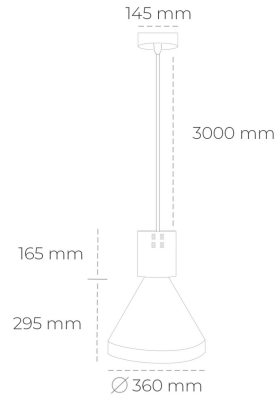

DOWNLIGHT PARTHEN 1 840 19W 45° WHITE | ON/OFF

LED	COB
Light colour	4000 [K] |
CRI	80
Led chip flux	2839 [lm]
Luminous flux	2555 [lm]
System power	19 [W]
Luminaire Efficiency	134 [lm/W]
Beam angle	45°
Controller	ON/OFF
MacAdam	3 SDCM

Downlight LED

Suspended LED decorative luminaire. Aluminium housing. Plastic cover included. Available in white, black and grey. Any RAL palette colour available on enquiry. Reflector beams available: 15°, 23°, 38°, 45° and 60°. Maximum power is 31W.

LUMINAIRE

Weight	2,13 [kg]
Protection rating IP , IK , class	IP 20, IK 1,
Luminaire colour	WHITE
Cover	Plastic
Operating voltage	220-240V 50-60Hz

Note: All data are typical values. Tolerance of measurements +/-10% System features may change with product improvements due to technical advances.

OPTIONS

RAL colours on enquiry, Casambi on enquiry, DALI on enquiry, Phase-cut dimming on enquiry.

Generated: 29.06.2024

+48 32 388 80 00

www.cora.pl
cora@cora.pl

Street: Ignatza Hakuby 18
41-914 Bytom, Polska