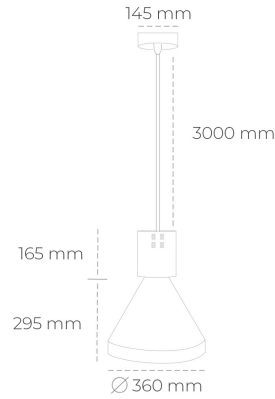

DOWNLIGHT PARTHEN 1 840 19W 23° WHITE | ON/OFF

LED	COB
Light colour	4000 [K] |
CRI	80
Led chip flux	2839 [lm]
Luminous flux	2555 [lm]
System power	19 [W]
Luminaire Efficiency	134 [lm/W]
Beam angle	23°
Controller	ON/OFF
MacAdam	3 SDCM

Downlight LED

Suspended LED decorative luminaire. Aluminium housing. Plastic cover included. Available in white, black and grey. Any RAL palette colour available on enquiry. Reflector beams available: 15°, 23°, 38°, 45° and 60°. Maximum power is 31W.

LUMINAIRE

Weight	2,13 [kg]
Protection rating IP , IK , class	IP 20, IK 1,
Luminaire colour	WHITE
Cover	Plastic
Operating voltage	220-240V 50-60Hz

Note: All data are typical values. Tolerance of measurements +/-10% System features may change with product improvements due to technical advances.

OPTIONS

RAL colours on enquiry, Casambi on enquiry, DALI on enquiry, Phase-cut dimming on enquiry.

Generated: 29.06.2024

+48 32 388 80 00

www.cora.pl
cora@cora.pl

Street: Ignatza Hakuby 18
41-914 Bytom, Polska