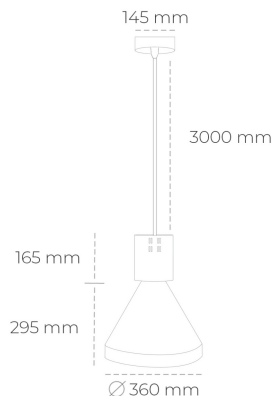

DOWNLIGHT PARTHEN 1 835 19W 60° WHITE | ON/OFF

LED	COB
Light colour	3500 [K] |
CRI	80
Led chip flux	2783 [lm]
Luminous flux	2504 [lm]
System power	19 [W]
Luminaire Efficiency	132 [lm/W]
Beam angle	60°
Controller	ON/OFF
MacAdam	3 SDCM

Downlight LED

Suspended LED decorative luminaire. Aluminium housing. Plastic cover included. Available in white, black and grey. Any RAL palette colour available on enquiry. Reflector beams available: 15°, 23°, 38°, 45° and 60°. Maximum power is 31W.

LUMINAIRE

Weight	2,13 [kg]
Protection rating IP , IK , class	IP 20, IK 1,
Luminaire colour	WHITE
Cover	Plastic
Operating voltage	220-240V 50-60Hz

Note: All data are typical values. Tolerance of measurements +/-10% System features may change with product improvements due to technical advances.

OPTIONS

RAL colours on enquiry, Casambi on enquiry, DALI on enquiry, Phase-cut dimming on enquiry.

Generated: 26.06.2024

+48 32 388 80 00

www.cora.pl
cora@cora.pl

Street: Ignatza Hakuby 18
41-914 Bytom, Polska