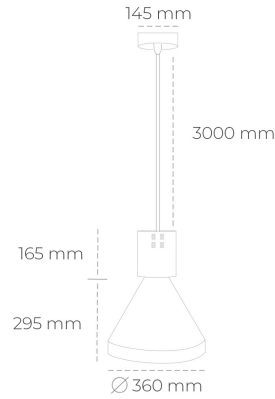

DOWNLIGHT PARTHEN 1 835 25W 23° WHITE | ON/OFF

LED	COB
Light colour	3500 [K] |
CRI	80
Led chip flux	3618 [lm]
Luminous flux	3256 [lm]
System power	25 [W]
Luminaire Efficiency	130 [lm/W]
Beam angle	23°
Controller	ON/OFF
MacAdam	3 SDCM

Downlight LED

Suspended LED decorative luminaire. Aluminium housing. Plastic cover included. Available in white, black and grey. Any RAL palette colour available on enquiry. Reflector beams available: 15°, 23°, 38°, 45° and 60°. Maximum power is 31W.

LUMINAIRE

Weight	2,13 [kg]
Protection rating IP , IK , class	IP 20, IK 1,
Luminaire colour	WHITE
Cover	Plastic
Operating voltage	220-240V 50-60Hz

Note: All data are typical values. Tolerance of measurements +/-10% System features may change with product improvements due to technical advances.

OPTIONS

RAL colours on enquiry, Casambi on enquiry, DALI on enquiry, Phase-cut dimming on enquiry.

Generated: 26.06.2024

+48 32 388 80 00

www.cora.pl
cora@cora.pl

Street: Ignatza Hakuby 18
41-914 Bytom, Polska