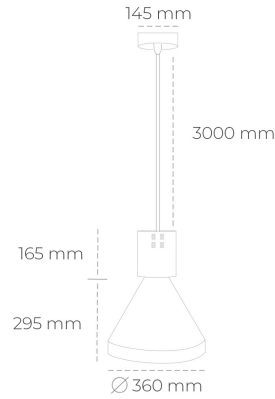

DOWNLIGHT PARTHEN 1 830 31W 60° WHITE | ON/OFF

LED	COB
Light colour	3000 [K] |
CRI	80
Led chip flux	4355 [lm]
Luminous flux	3919 [lm]
System power	31 [W]
Luminaire Efficiency	126 [lm/W]
Beam angle	60°
Controller	ON/OFF
MacAdam	3 SDCM

Downlight LED

Suspended LED decorative luminaire. Aluminium housing. Plastic cover included. Available in white, black and grey. Any RAL palette colour available on enquiry. Reflector beams available: 15°, 23°, 38°, 45° and 60°. Maximum power is 31W.

LUMINAIRE

Weight	2,13 [kg]
Protection rating IP , IK , class	IP 20, IK 1,
Luminaire colour	WHITE
Cover	Plastic
Operating voltage	220-240V 50-60Hz

Note: All data are typical values. Tolerance of measurements +/-10% System features may change with product improvements due to technical advances.

OPTIONS

RAL colours on enquiry, Casambi on enquiry, DALI on enquiry, Phase-cut dimming on enquiry.

Generated: 29.06.2024

+48 32 388 80 00

www.cora.pl
cora@cora.pl

Street: Ignatza Hakuby 18
41-914 Bytom, Polska