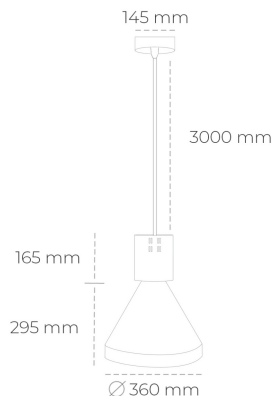

DOWNLIGHT PARTHEN 1 830 14W 38° WHITE | ON/OFF

LED	COB
Light colour	3000 [K] |
CRI	80
Led chip flux	1905 [lm]
Luminous flux	1714 [lm]
System power	14 [W]
Luminaire Efficiency	122 [lm/W]
Beam angle	38°
Controller	ON/OFF
MacAdam	3 SDCM

Downlight LED

Suspended LED decorative luminaire. Aluminium housing. Plastic cover included. Available in white, black and grey. Any RAL palette colour available on enquiry. Reflector beams available: 15°, 23°, 38°, 45° and 60°. Maximum power is 31W.

LUMINAIRE

Weight	2,13 [kg]
Protection rating IP , IK , class	IP 20, IK 1,
Luminaire colour	WHITE
Cover	Plastic
Operating voltage	220-240V 50-60Hz

Note: All data are typical values. Tolerance of measurements +/-10% System features may change with product improvements due to technical advances.

OPTIONS

RAL colours on enquiry, Casambi on enquiry, DALI on enquiry, Phase-cut dimming on enquiry.

Generated: 26.06.2024

+48 32 388 80 00

www.cora.pl
cora@cora.pl

Street: Ignatza Hakuby 18
41-914 Bytom, Polska