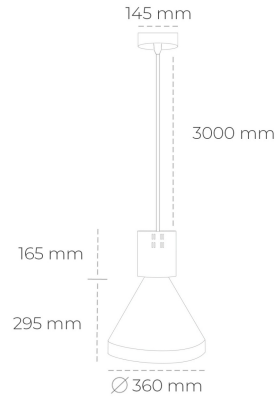

DOWNLIGHT PARTHEN 1 827 27W 60° WHITE | ON/OFF

LED	COB
Light colour	2700 [K] |
CRI	80
Led chip flux	3772 [lm]
Luminous flux	3394 [lm]
System power	27 [W]
Luminaire Efficiency	126 [lm/W]
Beam angle	60°
Controller	ON/OFF
MacAdam	3 SDCM

Downlight LED

Suspended LED decorative luminaire. Aluminium housing. Plastic cover included. Available in white, black and grey. Any RAL palette colour available on enquiry. Reflector beams available: 15°, 23°, 38°, 45° and 60°. Maximum power is 31W.

LUMINAIRE

Weight	2,13 [kg]
Protection rating IP , IK , class	IP 20, IK 1,
Luminaire colour	WHITE
Cover	Plastic
Operating voltage	220-240V 50-60Hz

Note: All data are typical values. Tolerance of measurements +/-10% System features may change with product improvements due to technical advances.

OPTIONS

RAL colours on enquiry, Casambi on enquiry, DALI on enquiry, Phase-cut dimming on enquiry.

Generated: 26.06.2024

+48 32 388 80 00

www.cora.pl
cora@cora.pl

Street: Ignatza Hakuby 18
41-914 Bytom, Polska