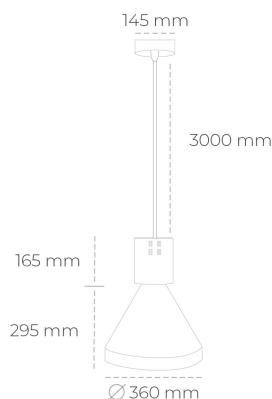

DOWNLIGHT PARTHEN 1 827 27W 45° WHITE | ON/OFF

Article number: N221-K0003-RF827-H5-G45-ZA02_700-S1-###

LED	COB
Light colour	2700 [K]
CRI	80
Led chip flux	3772 [lm]
Luminous flux	3394 [lm]
System power	27 [W]
Luminaire Efficiency	126 [lm/W]
Beam angle	45°
Controller	ON/OFF
MacAdam	3 SDCM

Downlight LED

Suspended LED decorative luminaire. Aluminium housing. Plastic cover included. Available in white, black and grey. Any RAL palette colour available on enquiry. Reflector beams available: 15°, 23°, 38°, 45° and 60°. Maximum power is 31W.

LUMINAIRE

Weight	2,13 [kg]
Protection rating IP , IK , class	IP 20, IK 1,
Luminaire colour	WHITE
Cover	Plastic
Operating voltage	220-240V 50-60Hz

Note: All data are typical values. Tolerance of measurements +/-10% System features may change with product improvements due to technical advances.