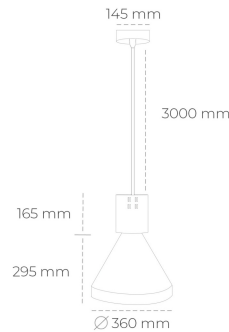

DOWNLIGHT PARTHEN 1 827 19W 45° WHITE | ON/OFF

Article number: N221-K0003-RF827-H5-G45-ZA01_500-S1-###

| | |
|----------------------|------------|
| LED | COB |
| Light colour | 2700 [K] |
| CRI | 80 |
| Led chip flux | 2694 [lm] |
| Luminous flux | 2424 [lm] |
| System power | 19 [W] |
| Luminaire Efficiency | 128 [lm/W] |
| Beam angle | 45° |
| Controller | ON/OFF |
| MacAdam | 3 SDCM |

Downlight LED

Suspended LED decorative luminaire. Aluminium housing. Plastic cover included. Available in white, black and grey. Any RAL palette colour available on enquiry. Reflector beams available: 15°, 23°, 38°, 45° and 60°. Maximum power is 31W.

LUMINAIRE

| | |
|-----------------------------------|------------------|
| Weight | 2.13 [kg] |
| Protection rating IP , IK , class | IP 20, IK 1, |
| Luminaire colour | WHITE |
| Cover | Plastic |
| Operating voltage | 220-240V 50-60Hz |