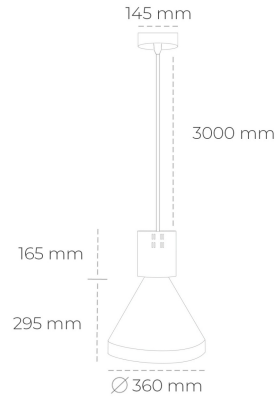

# DOWNLIGHT PARTHEN 1 940 25W 60° WHITE PREMIUM WHITE ON/OFF

Article number: N221-K0003-PW940-HA-G60-ZA02\_650-S1-###

LED	COB
Light colour	4000 [K] PREMIUM WHITE
CRI	90
Led chip flux	3398 [lm]
Luminous flux	3058 [lm]
System power	25 [W]
Luminaire Efficiency	122 [lm/W]
Beam angle	60°
Controller	ON/OFF
MacAdam	3 SDCM

### Downlight LED

Suspended LED decorative luminaire. Aluminium housing. Plastic cover included. Available in white, black and grey. Any RAL palette colour available on enquiry. Reflector beams available: 15°, 23°, 38°, 45° and 60°. Maximum power is 31W.

### LUMINAIRE

Weight	2,13 [kg]
Protection rating IP , IK , class	IP 20, IK 1,
Luminaire colour	WHITE
Cover	Plastic
Operating voltage	220-240V 50-60Hz

Note: All data are typical values. Tolerance of measurements +/-10% System features may change with product improvements due to technical advances.