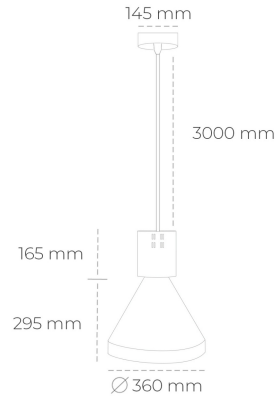

DOWNLIGHT PARTHEN 1 940 23W 38° WHITE PREMIUM WHITE ON/OFF

Article number: N221-K0003-PW940-HA-G38-ZA02_600-S1-###

LED	COB
Light colour	4000 [K] PREMIUM WHITE
CRI	90
Led chip flux	3157 [lm]
Luminous flux	2841 [lm]
System power	23 [W]
Luminaire Efficiency	124 [lm/W]
Beam angle	38°
Controller	ON/OFF
MacAdam	3 SDCM

Downlight LED

Suspended LED decorative luminaire. Aluminium housing. Plastic cover included. Available in white, black and grey. Any RAL palette colour available on enquiry. Reflector beams available: 15°, 23°, 38°, 45° and 60°. Maximum power is 31W.

LUMINAIRE

Weight	2,13 [kg]
Protection rating IP , IK , class	IP 20, IK 1,
Luminaire colour	WHITE
Cover	Plastic
Operating voltage	220-240V 50-60Hz

Note: All data are typical values. Tolerance of measurements +/-10% System features may change with product improvements due to technical advances.