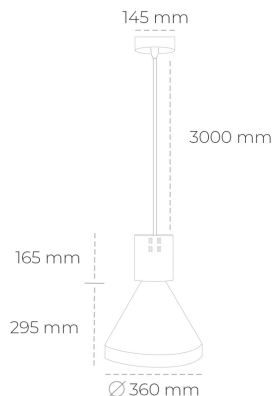

DOWNLIGHT PARTHEN 1 940 14W 38° WHITE PREMIUM WHITE ON/OFF

LED	COB
Light colour	4000 [K] PREMIUM WHITE
CRI	90
Led chip flux	1887 [lm]
Luminous flux	1698 [lm]
System power	14 [W]
Luminaire Efficiency	121 [lm/W]
Beam angle	38°
Controller	ON/OFF
MacAdam	3 SDCM

Downlight LED

Suspended LED decorative luminaire. Aluminium housing. Plastic cover included. Available in white, black and grey. Any RAL palette colour available on enquiry. Reflector beams available: 15°, 23°, 38°, 45° and 60°. Maximum power is 31W.

LUMINAIRE

Weight	2,13 [kg]
Protection rating IP , IK , class	IP 20, IK 1,
Luminaire colour	WHITE
Cover	Plastic
Operating voltage	220-240V 50-60Hz

Note: All data are typical values. Tolerance of measurements +/-10% System features may change with product improvements due to technical advances.

OPTIONS

RAL colours on enquiry, Casambi on enquiry, DALI on enquiry, Phase-cut dimming on enquiry.

Generated: 26.06.2024

+48 32 388 80 00

www.cora.pl
cora@cora.pl

Street: Ignatza Hakuby 18
41-914 Bytom, Polska