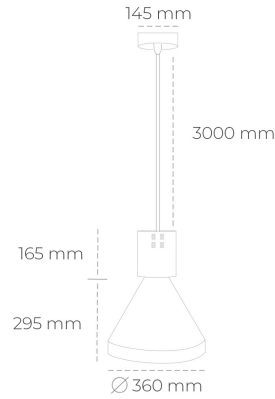

# DOWNLIGHT PARTHEN 1 940 31W 23° WHITE PREMIUM WHITE ON/OFF

Article number: N221-K0003-PW940-HA-G23-ZA03\_800-S1-###

LED	COB
Light colour	4000 [K] PREMIUM WHITE
CRI	90
Led chip flux	4097 [lm]
Luminous flux	3687 [lm]
System power	31 [W]
Luminaire Efficiency	119 [lm/W]
Beam angle	23°
Controller	ON/OFF
MacAdam	3 SDCM

### Downlight LED

Suspended LED decorative luminaire. Aluminium housing. Plastic cover included. Available in white, black and grey. Any RAL palette colour available on enquiry. Reflector beams available: 15°, 23°, 38°, 45° and 60°. Maximum power is 31W.

### LUMINAIRE

Weight	2,13 [kg]
Protection rating IP , IK , class	IP 20, IK 1,
Luminaire colour	WHITE
Cover	Plastic
Operating voltage	220-240V 50-60Hz

Note: All data are typical values. Tolerance of measurements +/-10% System features may change with product improvements due to technical advances.