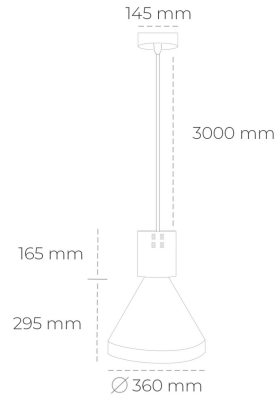

# DOWNLIGHT PARTHEN 1 940 27W 23° WHITE PREMIUM WHITE ON/OFF

Article number: N221-K0003-PW940-HA-G23-ZA02\_700-S1-###

LED	COB
Light colour	4000 [K] PREMIUM WHITE
CRI	90
Led chip flux	3634 [lm]
Luminous flux	3270 [lm]
System power	27 [W]
Luminaire Efficiency	121 [lm/W]
Beam angle	23°
Controller	ON/OFF
MacAdam	3 SDCM

### Downlight LED

Suspended LED decorative luminaire. Aluminium housing. Plastic cover included. Available in white, black and grey. Any RAL palette colour available on enquiry. Reflector beams available: 15°, 23°, 38°, 45° and 60°. Maximum power is 31W.

### LUMINAIRE

Weight	2,13 [kg]
Protection rating IP , IK , class	IP 20, IK 1,
Luminaire colour	WHITE
Cover	Plastic
Operating voltage	220-240V 50-60Hz

Note: All data are typical values. Tolerance of measurements +/-10% System features may change with product improvements due to technical advances.