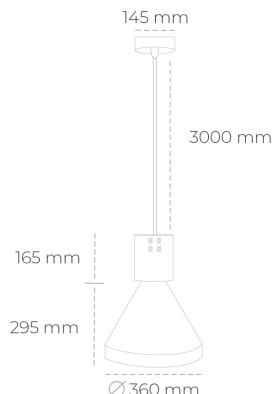

DOWNLIGHT PARTHEN 1 930 11W 60° WHITE PREMIUM COLOR ON/OFF

LED	COB
Light colour	3000 [K] PREMIUM COLOR
CRI	90
Led chip flux	1145 [lm]
Luminous flux	1030 [lm]
System power	11 [W]
Luminaire Efficiency	94 [lm/W]
Beam angle	60°
Controller	ON/OFF
MacAdam	3 SDCM

Downlight LED

Suspended LED decorative luminaire. Aluminium housing. Plastic cover included. Available in white, black and grey. Any RAL palette colour available on enquiry. Reflector beams available: 15°, 23°, 38°, 45° and 60°. Maximum power is 31W.

LUMINAIRE

Weight	2,13 [kg]
Protection rating IP , IK , class	IP 20, IK 1,
Luminaire colour	WHITE
Cover	Plastic
Operating voltage	220-240V 50-60Hz

Note: All data are typical values. Tolerance of measurements +/-10% System features may change with product improvements due to technical advances.

OPTIONS

RAL colours on enquiry, Casambi on enquiry, DALI on enquiry, Phase-cut dimming on enquiry.

Generated: 29.06.2024

+48 32 388 80 00

www.cora.pl
cora@cora.pl

Street: Ignatza Hakuby 18
41-914 Bytom, Polska