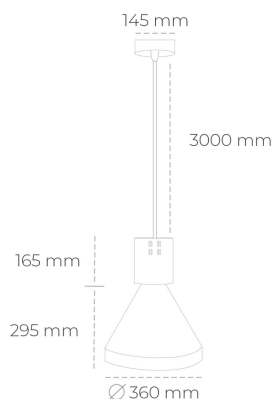

DOWNLIGHT PARTHEN 1 930 20W 45° WHITE PREMIUM COLOR ON/OFF

Article number: N221-K0003-PC930-HA-G45-ZA01_500-S1-###

LED	COB
Light colour	3000 [K] PREMIUM COLOR
CRI	90
Led chip flux	2200 [lm]
Luminous flux	1980 [lm]
System power	20 [W]
Luminaire Efficiency	99 [lm/W]
Beam angle	45°
Controller	ON/OFF
MacAdam	3 SDCM

Downlight LED

Suspended LED decorative luminaire. Aluminium housing. Plastic cover included. Available in white, black and grey. Any RAL palette colour available on enquiry. Reflector beams available: 15°, 23°, 38°, 45° and 60°. Maximum power is 31W.

LUMINAIRE

Weight	2,13 [kg]
Protection rating IP , IK , class	IP 20, IK 1,
Luminaire colour	WHITE
Cover	Plastic
Operating voltage	220-240V 50-60Hz

Note: All data are typical values. Tolerance of measurements +/-10% System features may change with product improvements due to technical advances.