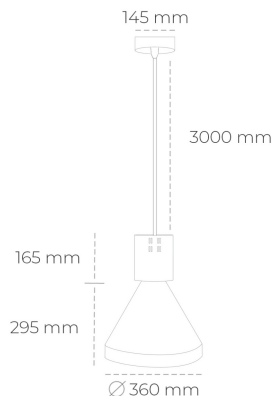

DOWNLIGHT PARTHEN 1 930 25W 38° WHITE PREMIUM COLOR ON/OFF

LED	COB
Light colour	3000 [K] PREMIUM COLOR
CRI	90
Led chip flux	2776 [lm]
Luminous flux	2498 [lm]
System power	25 [W]
Luminaire Efficiency	100 [lm/W]
Beam angle	38°
Controller	ON/OFF
MacAdam	3 SDCM

Downlight LED

Suspended LED decorative luminaire. Aluminium housing. Plastic cover included. Available in white, black and grey. Any RAL palette colour available on enquiry. Reflector beams available: 15°, 23°, 38°, 45° and 60°. Maximum power is 31W.

LUMINAIRE

Weight	2,13 [kg]
Protection rating IP , IK , class	IP 20, IK 1,
Luminaire colour	WHITE
Cover	Plastic
Operating voltage	220-240V 50-60Hz

Note: All data are typical values. Tolerance of measurements +/-10% System features may change with product improvements due to technical advances.

OPTIONS

RAL colours on enquiry, Casambi on enquiry, DALI on enquiry, Phase-cut dimming on enquiry.

Generated: 26.06.2024

+48 32 388 80 00

www.cora.pl
cora@cora.pl

Street: Ignatza Hakuby 18
41-914 Bytom, Polska