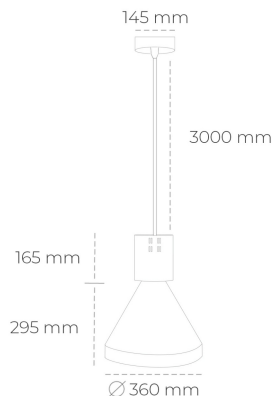

DOWNLIGHT PARTHEN 1 930 11W 38° WHITE PREMIUM COLOR ON/OFF

LED	COB
Light colour	3000 [K] PREMIUM COLOR
CRI	90
Led chip flux	1145 [lm]
Luminous flux	1030 [lm]
System power	11 [W]
Luminaire Efficiency	94 [lm/W]
Beam angle	38°
Controller	ON/OFF
MacAdam	3 SDCM

Downlight LED

Suspended LED decorative luminaire. Aluminium housing. Plastic cover included. Available in white, black and grey. Any RAL palette colour available on enquiry. Reflector beams available: 15°, 23°, 38°, 45° and 60°. Maximum power is 31W.

LUMINAIRE

Weight	2,13 [kg]
Protection rating IP , IK , class	IP 20, IK 1,
Luminaire colour	WHITE
Cover	Plastic
Operating voltage	220-240V 50-60Hz

Note: All data are typical values. Tolerance of measurements +/-10% System features may change with product improvements due to technical advances.

OPTIONS

RAL colours on enquiry, Casambi on enquiry, DALI on enquiry, Phase-cut dimming on enquiry.

Generated: 26.06.2024

+48 32 388 80 00

www.cora.pl
cora@cora.pl

Street: Ignatza Hakuby 18
41-914 Bytom, Polska