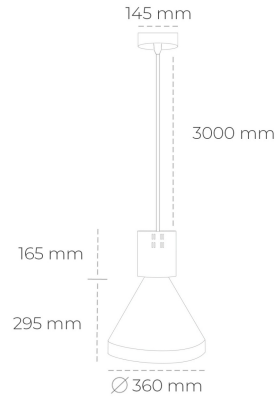

DOWNLIGHT PARTHEN 1 930 20W 15° WHITE PREMIUM COLOR ON/OFF

Article number: N221-K0003-PC930-HA-G15-ZA01_500-S1-###

LED	COB
Light colour	3000 [K] PREMIUM COLOR
CRI	90
Led chip flux	2200 [lm]
Luminous flux	1980 [lm]
System power	20 [W]
Luminaire Efficiency	99 [lm/W]
Beam angle	15°
Controller	ON/OFF
MacAdam	3 SDCM

Downlight LED

Suspended LED decorative luminaire. Aluminium housing. Plastic cover included. Available in white, black and grey. Any RAL palette colour available on enquiry. Reflector beams available: 15°, 23°, 38°, 45° and 60°. Maximum power is 31W.

LUMINAIRE

Weight	2,13 [kg]
Protection rating IP , IK , class	IP 20, IK 1,
Luminaire colour	WHITE
Cover	Plastic
Operating voltage	220-240V 50-60Hz

Note: All data are typical values. Tolerance of measurements +/-10% System features may change with product improvements due to technical advances.