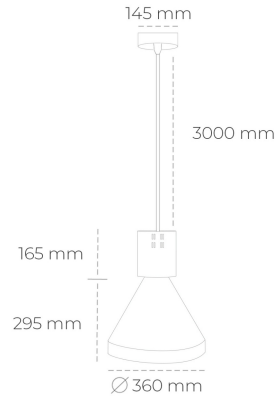

DOWNLIGHT PARTHEN 1 930 21W 45° WHITE CRI97 ON/OFF

LED	COB
Light colour	3000 [K] CRI97
CRI	90
Led chip flux	2402 [lm]
Luminous flux	2161 [lm]
System power	21 [W]
Luminaire Efficiency	103 [lm/W]
Beam angle	45°
Controller	ON/OFF
MacAdam	3 SDCM

Downlight LED

Suspended LED decorative luminaire. Aluminium housing. Plastic cover included. Available in white, black and grey. Any RAL palette colour available on enquiry. Reflector beams available: 15°, 23°, 38°, 45° and 60°. Maximum power is 31W.

LUMINAIRE

Weight	2,13 [kg]
Protection rating IP , IK , class	IP 20, IK 1,
Luminaire colour	WHITE
Cover	Plastic
Operating voltage	220-240V 50-60Hz

Note: All data are typical values. Tolerance of measurements +/-10% System features may change with product improvements due to technical advances.

OPTIONS

RAL colours on enquiry, Casambi on enquiry, DALI on enquiry, Phase-cut dimming on enquiry.

Generated: 26.06.2024

+48 32 388 80 00

www.corra.pl
cora@corra.pl

Street: Ignatza Hakuby 18
41-914 Bytom, Polska