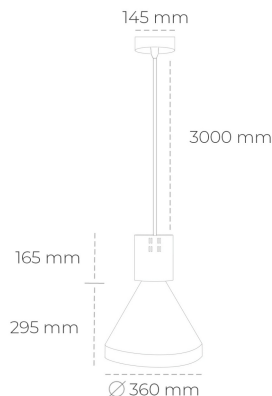

DOWNLIGHT PARTHEN 1 930 14W 15° WHITE CRI97 ON/OFF

LED	COB
Light colour	3000 [K] CRI97
CRI	90
Led chip flux	1575 [lm]
Luminous flux	1417 [lm]
System power	14 [W]
Luminaire Efficiency	101 [lm/W]
Beam angle	15°
Controller	ON/OFF
MacAdam	3 SDCM

Downlight LED

Suspended LED decorative luminaire. Aluminium housing. Plastic cover included. Available in white, black and grey. Any RAL palette colour available on enquiry. Reflector beams available: 15°, 23°, 38°, 45° and 60°. Maximum power is 31W.

LUMINAIRE

Weight	2,13 [kg]
Protection rating IP , IK , class	IP 20, IK 1,
Luminaire colour	WHITE
Cover	Plastic
Operating voltage	220-240V 50-60Hz

Note: All data are typical values. Tolerance of measurements +/-10% System features may change with product improvements due to technical advances.

OPTIONS

RAL colours on enquiry, Casambi on enquiry, DALI on enquiry, Phase-cut dimming on enquiry.

Generated: 26.06.2024

+48 32 388 80 00

www.cora.pl
cora@cora.pl

Street: Ignatza Hakuby 18
41-914 Bytom, Polska