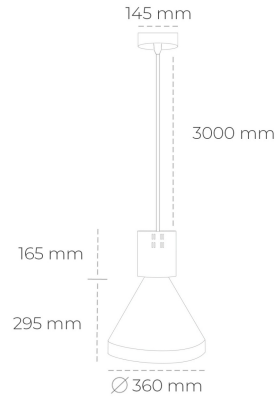

# DOWNLIGHT PARTHEN 1 935 20W 45° WHITE PREMIUM WHITE ON/OFF

Article number: N221-K0003-HE935-HA-G45-ZA01\_500-S1-###

LED	COB
Light colour	3500 [K] PREMIUM WHITE
CRI	90
Led chip flux	2973 [lm]
Luminous flux	2675 [lm]
System power	20 [W]
Luminaire Efficiency	134 [lm/W]
Beam angle	45°
Controller	ON/OFF
MacAdam	3 SDCM

### Downlight LED

Suspended LED decorative luminaire. Aluminium housing. Plastic cover included. Available in white, black and grey. Any RAL palette colour available on enquiry. Reflector beams available: 15°, 23°, 38°, 45° and 60°. Maximum power is 31W.

### LUMINAIRE

Weight	2,13 [kg]
Protection rating IP , IK , class	IP 20, IK 1,
Luminaire colour	WHITE
Cover	Plastic
Operating voltage	220-240V 50-60Hz

Note: All data are typical values. Tolerance of measurements +/-10% System features may change with product improvements due to technical advances.