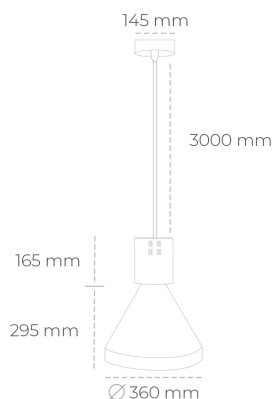

DOWNLIGHT PARTHEN 1 935 14W 45° WHITE PREMIUM WHITE ON/OFF

Article number: N221-K0003-HE935-HA-G45-ZA01_350-S1-###

LED	COB
Light colour	3500 [K] PREMIUM WHITE
CRI	90
Led chip flux	2131 [lm]
Luminous flux	1917 [lm]
System power	14 [W]
Luminaire Efficiency	137 [lm/W]
Beam angle	45°
Controller	ON/OFF
MacAdam	3 SDCM

Downlight LED

Suspended LED decorative luminaire. Aluminium housing. Plastic cover included. Available in white, black and grey. Any RAL palette colour available on enquiry. Reflector beams available: 15°, 23°, 38°, 45° and 60°. Maximum power is 31W.

LUMINAIRE

Weight	2,13 [kg]
Protection rating IP , IK , class	IP 20, IK 1,
Luminaire colour	WHITE
Cover	Plastic
Operating voltage	220-240V 50-60Hz

Note: All data are typical values. Tolerance of measurements +/-10% System features may change with product improvements due to technical advances.