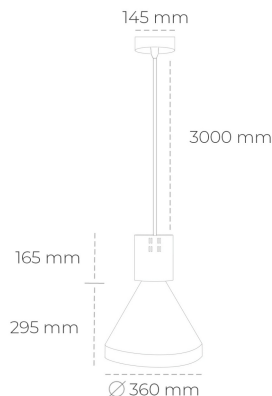

DOWNLIGHT PARTHEN 1 930 31W 60° WHITE PREMIUM WHITE ON/OFF

LED	COB
Light colour	3000 [K] PREMIUM WHITE
CRI	90
Led chip flux	3911 [lm]
Luminous flux	3519 [lm]
System power	31 [W]
Luminaire Efficiency	114 [lm/W]
Beam angle	60°
Controller	ON/OFF
MacAdam	3 SDCM

Downlight LED

Suspended LED decorative luminaire. Aluminium housing. Plastic cover included. Available in white, black and grey. Any RAL palette colour available on enquiry. Reflector beams available: 15°, 23°, 38°, 45° and 60°. Maximum power is 31W.

LUMINAIRE

Weight	2,13 [kg]
Protection rating IP , IK , class	IP 20, IK 1,
Luminaire colour	WHITE
Cover	Plastic
Operating voltage	220-240V 50-60Hz

Note: All data are typical values. Tolerance of measurements +/-10% System features may change with product improvements due to technical advances.

OPTIONS

RAL colours on enquiry, Casambi on enquiry, DALI on enquiry, Phase-cut dimming on enquiry.

Generated: 26.06.2024

+48 32 388 80 00

www.cora.pl
cora@cora.pl

Street: Ignatza Hakuby 18
41-914 Bytom, Polska